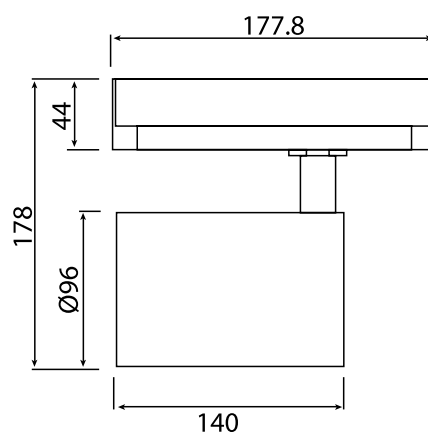

MODI

total tracklight

TECHNICAL DETAILS

Light source	LED COB
Colour temp	3000/4000k
Mounting	3CT Track
Driver	Integral
Dimensions	140 x 96
Voltage	240V
Tilt/rotate angle	90°-180°/355°
Power	32w
CRI	90+
Luman output	3000 lm
Beam angle	12,24,36°
Mean lifespan	50,000 hrs
Colour	Black, white, silver, custom
Reflector	Mirror
System efficacy	93.7 lm/w