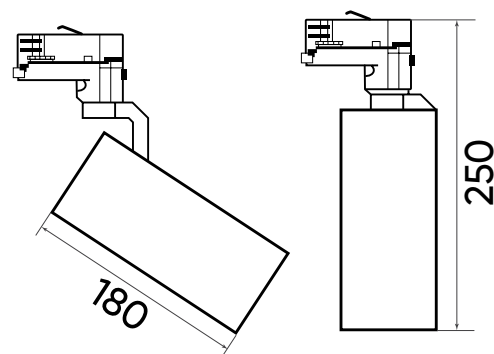

MINI ROLL

led track light

TECHNICAL DETAILS

Light source	LED SLM
Colour temp	3 000/4 000 K
Mounting	3CT Track
Ballast	Integral
Dimensions	H : 180 mm ø : 80 mm Overall : 250 mm
Voltage	240 V
Tilt and rotate angle	Tilt 90°, Rotate 355°
Power	17 W
CRI	80+, 90+
Lumen output	Up to 2 000 lm
Beam angle	15°, 24°, 46°
Cut out	N/A
Mean lifespan	50 000 @ 25°c
Dimming options	Phase cut
Driver/Control manufacturer	Meanwell, Tridonic
Trim colour	White/Black/Silver
System efficacy	Upon request
Light output ratio	Upon request