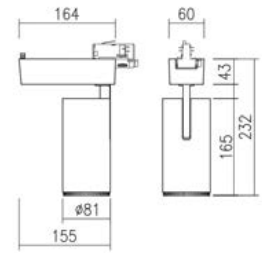

RADIUS

led track light

TECHNICAL DETAILS

Light source	LED COB
Colour temp	3 000/4 000 K
Mounting	3CT Track
Ballast	Integral
Dimensions	Ø 81 mm Height 165 mm
Voltage	240 V
Current	Upon request
Tilt and rotate angle	Tilt 90°, Rotate 355°
Power	Up to 23 W
Lumen output	Up to 3 000 lm
Beam angle	24°, 34°, 41°
Cut out	N/A
Dimming options	Upon request
Lifespan	50 000 hrs
Driver/Control manufacturer	Philips
Trim colour	Black/White/Grey
System efficacy	Up to 143 lm/w
CRI	80+