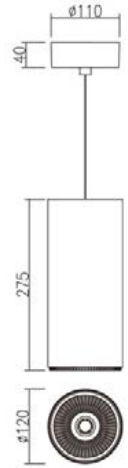

## TECHNICAL DETAILS

### UP LIGHTING

Light source	LED SMD
Colour temp	3000/4000/5000 K
Mounting	Suspended
Dimensions	Ø 120 mm Height 275 mm
Voltage	240 V
Current	350 mA
Power:	Up to 11 W
CRI	80+
Lumen output	Up to 680 lm
Beam angle	Upon request
Dimming options	Upon request
Lifespan	50 000 hrs
Trim colour	Black/White/Grey
System efficacy	Up to 62 lm/w

### DOWN LIGHTING

Light source	LED COB
Colour temp	3000/4000 K
Mounting	Suspended
Dimensions	Ø 120 mm Height 275 mm
Voltage	240 V
Current	350 mA
Power	Up to 19 W
CRI	80+
Lumen output	Up to 2000 lm
Beam angle	Upon request
Dimming options	Upon request
Lifespan	50 000 hrs
Trim colour	Black/White/Grey
System efficacy	Up to 98 lm/w