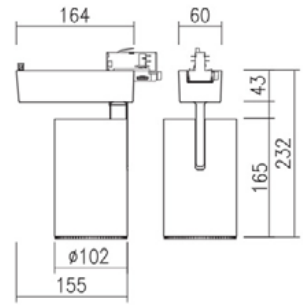

RADIUS HULK

led track light

TECHNICAL DETAILS

Light source	LED COB
Colour temp	3 000/4 000 K
Mounting	3CT Track
Ballast	Integral
Dimensions	Ø 102 mm Height 165 mm
Voltage	240V
Current	Upon request
Tilt and rotate angle	Tilt 90°, Rotate 355°
Power	Up to 40 W
Lumen output	Up to 4 000 lm
Beam angle	26°, 41°
Cut out	N/A
Dimming options	Upon request
Lifespan	50 000 hrs
Driver/Control manufacturer	Philips
Trim colour	Black/White/Grey
System efficacy	Up to 112 lm/w
CRI	80+