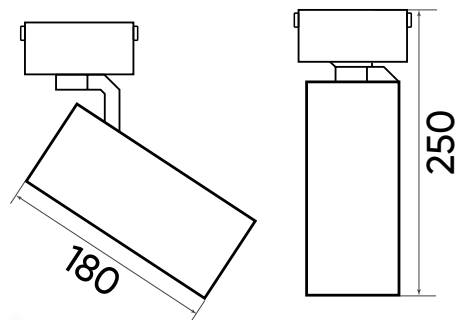

MINI ROLL

surface mounted

TECHNICAL DETAILS

Light source	LED SLM
Colour temp	3 000/4 000 K
Mounting	3CT Track
Ballast	Integral
Dimensions	H : 180 mm ø : 80 mm Overall : 250 mm
Voltage	240 V
Tilt and rotate angle	Tilt 90°, Rotate 355°
Power	17 W
CRI	80+, 90+
Lumen output	Up to 2 000 lm
Beam angle	15°, 24°, 46°
Cut out	N/A
Mean lifespan	50 000 @ 25°C
Dimming options	Phase cut
Driver/Control manufacturer	Meanwell, Tridonic
Trim colour	White/Black/Silver
System efficacy	Upon request
Light output ratio	Upon request