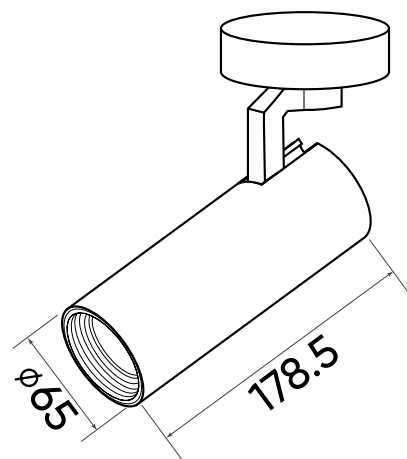

# MAKI ROLL

surface mounted

## TECHNICAL DETAILS

Light source	<b>LED COB</b>
Colour temp	<b>2 700/3 000/4 000 K</b>
Mounting	<b>3CT Track</b>
Ballast	<b>Integral</b>
Dimensions	<b>Ø 65 mm L : 178.5 mm</b>
Voltage	<b>240 V</b>
Current	<b>Upon request</b>
Tilt and rotate angle	<b>Tilt 90°, Rotate 355°</b>
Power	<b>10 W</b>
Lumen output	<b>Up to 1 000 lm</b>
Beam angle	<b>15°, 24°, 36°</b>
Cut out	<b>N/A</b>
Accessories	<b>Surface Mount Canopy</b>
Dimming options	<b>Phase Cut</b>
Trim colour	<b>Black/White/Silver</b>
System efficacy	<b>Upon request</b>
CRI	<b>90+</b>
Mean lifespan	<b>50 000 hrs</b>