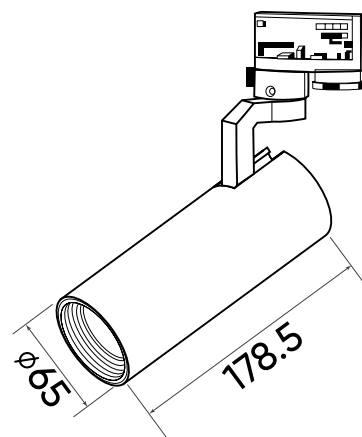

# MAKI ROLL

led track light

## TECHNICAL DETAILS

Light source	<b>LED COB</b>
Colour temp	<b>2 700/3 000/4 000 K</b>
Mounting	<b>3CT Track</b>
Ballast	<b>Integral</b>
Dimensions	<b>Ø 65 mm</b> <b>L : 178.5 mm</b>
Voltage	<b>240 V</b>
Current	<b>Upon request</b>
Tilt and rotate angle	<b>Tilt 90°, Rotate 355°</b>
Power	<b>10 W</b>
Lumen output	<b>Up to 1 000 lm</b>
Beam angle	<b>15°, 24°, 36°</b>
Cut out	<b>N/A</b>
Accessories	<b>Surface Mount Canopy</b>
Dimming options	<b>Phase Cut</b>
Trim colour	<b>Black/White/Silver</b>
System efficacy	<b>Upon request</b>
CRI	<b>90+</b>
Mean lifespan	<b>50 000 hrs</b>