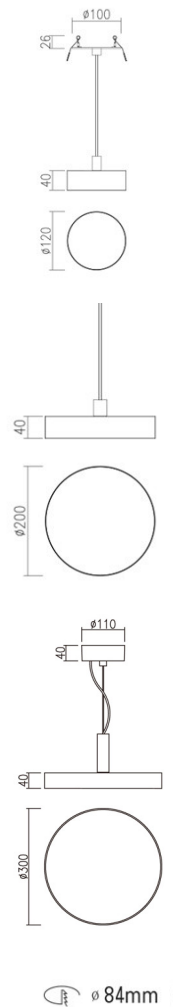

ABACO PENDANT

standard, small or baby

TECHNICAL DETAILS

Light source	LED
Lumen output	1180, 2700, 3808 lm
Colour temp	Up to 5000K
Beam angle	Medium
Mounting	Suspended
Cut out	84 mm
Ballast	Remote
Options	Surface mounted
Dimensions	120, 200, 300 ϕ \times 40 mm
Mean lifespan	40 000 hours
Voltage	240
Dimming options	Phase cute, 1-10v, DSI, DALI Switch dim
Power	13, 27, 36w
Driver/Control manufacturer	Tridonic, Philips
CRI	90
Trim colour	White/Black/Grey
System efficacy	117 lms/w