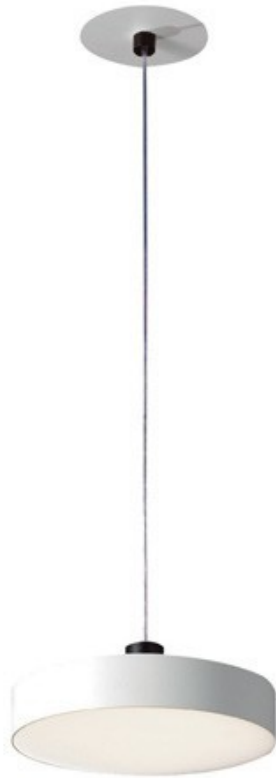

ABACO PENDANT

standard, small or baby

TECHNICAL DETAILS

Light source	LED
Lumen output	1180, 2700, 3808 lm
Colour temp	Up to 5000K
Beam angle	Medium
Mounting	Suspended
Cut out	84 mm
Ballast	Remote
Options	Surface mounted
Dimensions	120, 200, 300 ϕ \times 40 mm
Mean lifespan	40 000 hours
Voltage	240
Dimming options	Phase cute, 1-10v, DSI, DALI Switch dim
Power	13, 27, 36w
Driver/Control manufacturer	Tridonic, Philips
CRI	90
Trim colour	White/Black/Grey
System efficacy	117 lms/w