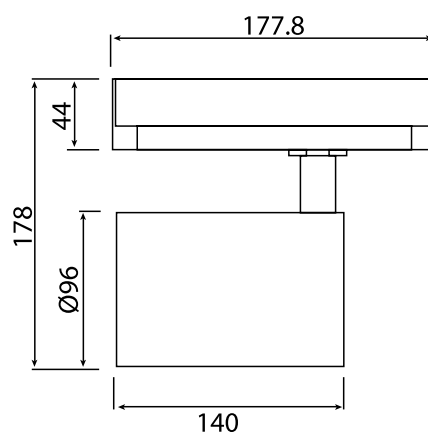

# Roll L

large sized tracklight

## TECHNICAL DETAILS

Light source	<b>LED COB</b>
Colour temp	<b>3000/4000k</b>
Mounting	<b>3CT Track</b>
Driver	<b>Integral</b>
Dimensions	<b>140 x 96</b>
Voltage	<b>240V</b>
Tilt/rotate angle	<b>90°-180°/355°</b>
Power	<b>32w</b>
CRI	<b>90+</b>
Luman output	<b>3000 lm</b>
Beam angle	<b>12,24,36°</b>
Mean lifespan	<b>50,000 hrs</b>
Colour	<b>Black, white, silver, custom</b>
Reflector	<b>Mirror</b>
System efficacy	<b>93.7 lm/w</b>