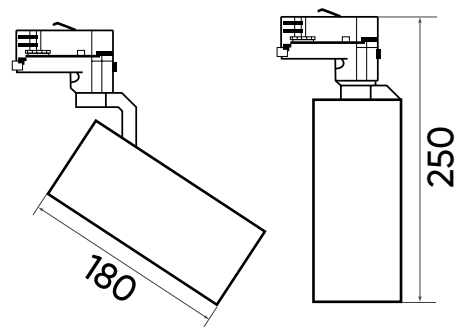

ROLL S

small-sized track light

TECHNICAL DETAILS

Light source	LED SLM
Colour temp	3 000/4 000 K
Mounting	3CT Track
Ballast	Integral
Dimensions	H : 180 mm ø : 80 mm Overall : 250 mm
Voltage	240 V
Tilt and rotate angle	Tilt 90°, Rotate 355°
Power	17 W
CRI	80+, 90+
Lumen output	Up to 2 000 lm
Beam angle	15°, 24°, 46°
Cut out	N/A
Mean lifespan	50 000 @ 25°C
Dimming options	Phase cut
Driver/Control manufacturer	Meanwell, Tridonic
Trim colour	White/Black/Silver
System efficacy	Upon request
Light output ratio	Upon request