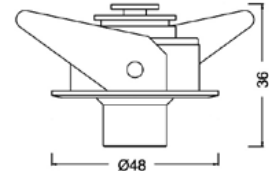

SCOPE

recessed downlight

TECHNICAL DETAILS

Light source	LED
Power	1-2 W
Mounting	Recessed
Colour temp	3 000/4 000/6 000 K
Dimensions	H : 36 mm W : 48 mm
Lumen output	>155 lm
Tilt and rotate angle	Tilt 25°, Rotate 360°
System efficacy	52 lm/w
Beam angle	15/25/45°
Cut out	ø 40 mm
Trim colour	Silver, Black, White
CRI	>83
Driver	Osram
Dimmable	Yes
Lifespan	>30 000
LOR	100%