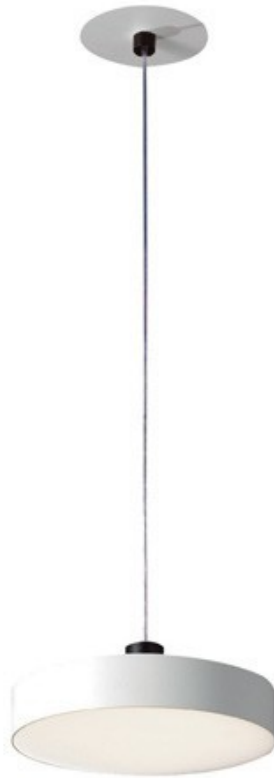

ABACO PENDANT

hulk, standard, small or baby

TECHNICAL DETAILS

Light source	LED
Lumen output	1180, 2700, 3808, 5000lm
Colour temp	3000/4000/5000K
Beam angle	Medium
Mounting	Suspended
Cut out	84 mm
Ballast	Remote
Options	Surface mounted
Dimensions	120,200, 300, 500 Ø × 40 mm
Mean lifespan	50,000 hours
Voltage	240
Dimming options	Phase cut, 1-10v, DSI, DALI Switch dim, non-dim
Power	13 27, 36, 46W
Driver/Control manufacturer	Tridonic
CRI	90
Trim colour	White/Black/Grey
System efficacy	106 lms/w