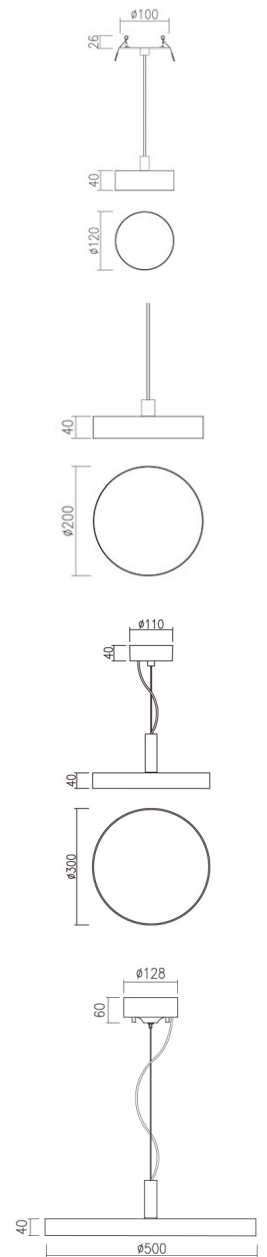

ABACO PENDANT

hulk, standard, small or baby

TECHNICAL DETAILS

Light source	LED
Lumen output	1180, 2700, 3808, 5000lm
Colour temp	3000/4000/5000K
Beam angle	Medium
Mounting	Suspended
Cut out	84 mm
Ballast	Remote
Options	Surface mounted
Dimensions	120,200, 300, 500 Ø × 40 mm
Mean lifespan	50,000 hours
Voltage	240
Dimming options	Phase cut, 1-10v, DSI, DALI Switch dim, non-dim
Power	13 27, 36, 46W
Driver/Control manufacturer	Tridonic
CRI	90
Trim colour	White/Black/Grey
System efficacy	106 lms/w