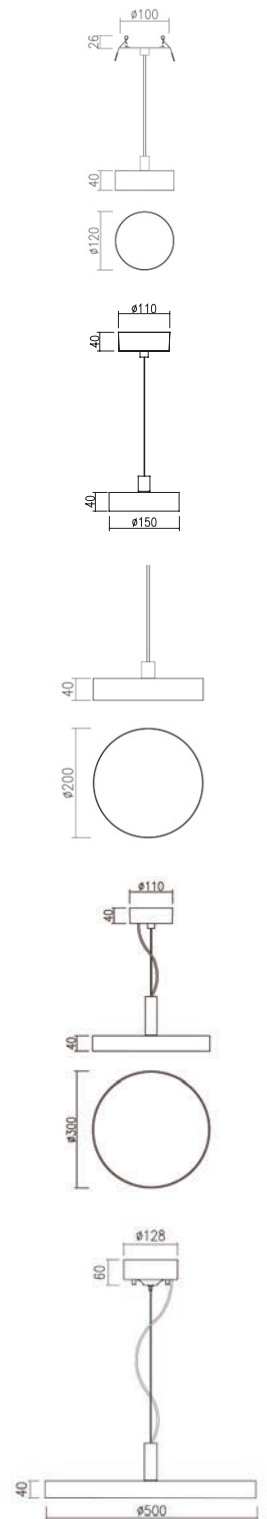

ABACO PENDANT

hulk, standard, modest, small or baby

TECHNICAL DETAILS

| | |
|-----------------------------|---|
| Light source | LED |
| Lumen output | 1180, 1892, 2700, 3808, 5000lm |
| Colour temp | 3000/4000/5000K |
| Beam angle | Medium |
| Mounting | Suspended |
| Cut out | 84 mm |
| Ballast | Remote |
| Options | Surface mounted |
| Dimensions | 120,150,200, 300, 500Ø × 40 mm |
| Mean lifespan | 50,000 hours |
| Voltage | 240 |
| Dimming options | Phase cute, 1-10v, DSI, DALI Switch dim, non-dim |
| Power | 13,18,27, 36, 46W |
| Driver/Control manufacturer | Tridonic |
| CRI | 90 |
| Trim colour | White/Black/Grey |
| System efficacy | 106 lms/w |