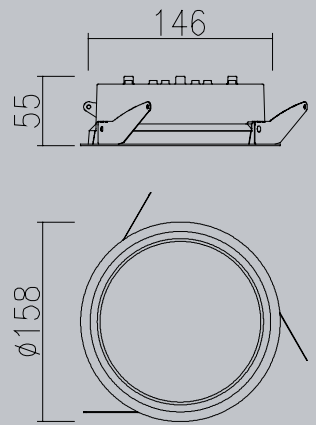

ABACO

recessed downlight

TECHNICAL DETAILS

Light source	LED
Lumen output	Up tp 2 000 lms
Colour temp	3 000-5 000 K
Mean lifespan	50 000 hrs
Mounting	Recessed
Cut out	151 Ø
Dimensions	158 Ø HT: 55 mm
Dimming options	Optional
Voltage	240 V
Driver/Control manufacturer	Tridonic, Philips
Power	13 W
Trim colour	White/black/grey
CRI	> 80
Beam angle	Wide