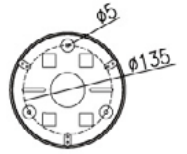

SILO

surface mounted downlight

TECHNICAL DETAILS

Light source	LED SLM
Colour temp	3 000/4 000 K
Mounting	Surface mounted
Ballast	Integral
Dimensions	239 mm × 175 mm
Voltage	240 V
Tilt and rotate angle	N/A
Power	Up to 51 W
CRI	80/90+
Material	AL Extrude, Electronic powder coating
Lumen output	Up to 5 000 lm
Beam angle	Wide
Cut out	N/A
Mean lifespan	>50 000 hrs @ 25°
Dimming options	Switch Dim/DSI/DALI
Driver/Control manufacturer	Tridonic/Philips/Osram
Trim colour	Black/White/Grey
System efficacy	Up to 135 lm per watt
Light output ratio	83-94%