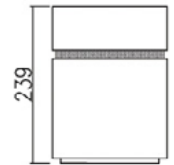

SILO

surface mounted downlight

TECHNICAL DETAILS

Light source	LED SLM
Colour temp	3 000/4 000 K
Mounting	Surface mounted
Ballast	Integral
Dimensions	239 mm × 175 mm
Voltage	240 V
Tilt and rotate angle	N/A
Power	Up to 51 W
CRI	80/90+
Material	AL Extrude, Electronic powder coating
Lumen output	Up to 5 000 lm
Beam angle	Wide
Cut out	N/A
Mean lifespan	>50 000 hrs @ 25°
Dimming options	Switch Dim/DSI/DALI
Driver/Control manufacturer	Tridonic/Philips/Osram
Trim colour	Black/White/Grey
System efficacy	Up to 135 lm per watt
Light output ratio	83-94%