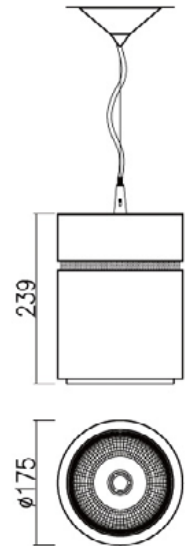

SILO

led pendant

TECHNICAL DETAILS

Light source	LED SLM
Colour temp	3 000/4 000K
Mounting	Pendant
Ballast	Integral
Dimensions	239 mm × 175 mm
Voltage	240 V
Tilt and rotate angle	N/A
Power	Up to 51 W
CRI	80/90+
Material	AL Extrude, Electronic powder coating
Lumen output	Up to 5 000 lm
Beam angle	Wide
Cut out	N/A
Mean lifespan	>50 000 hrs @ 25°
Dimming options	Switch Dim/DSI/DALI
Driver/Control manufacturer	Tridonic/Philips/Osram
Trim colour	Black/White/Grey
System efficacy	Up to 135 lm per watt
Light output ratio	83-94%