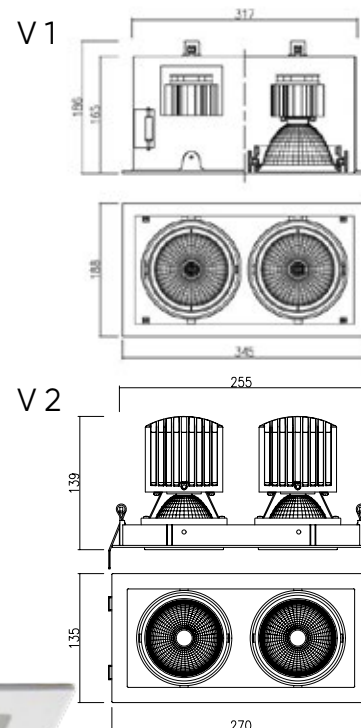

BRAVADO TWIN

led downlight

TECHNICAL DETAILS

Light source	LED SLM
Colour temp	3 000/4 000 K
Mounting	Recessed
Ballast	Remote
Dimensions	V1 Trim 345 × 188, Depth 186 mm V2: 135 x 270mm
Current:	300 – 1 200 ma
Tilt and rotate angle	Tilt <25° Rotate <350°
Power	Up to 2 × 26W
CRI	80+/90+
Lumen output	80+/90+
Beam angle	15° (m), 28° (w)
Cut out	V1: 324 × 167 mm V2: 260 x 125mm
Mean lifespan:	50 000 hrs @ 25°C
Dimming options	Phase cut/DALI
Driver/Control manufacturer	Philips/Osram/Tridonic
Trim colour	Black/White/Grey