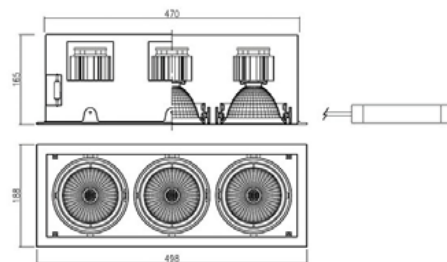

BRAVADO TRIPLE

led downlight

TECHNICAL DETAILS

Light source	LED SLM
Colour temp	3 000/4 000 K
Mounting	Recessed
Ballast	Remote
Dimensions	Trim 498 × 188, Depth 165 mm
Current	300 – 1 200 mA
Tilt and rotate angle	Tilt <25°, Rotate <35°
Power	Up to 3 × 26 W
CRI	80+, 90+
Lumen output	Up to 9000 lm
Beam angle	15° (m), 28° (w)
Cut out	475 × 167 mm
Mean lifespan	50 000 hrs @ 25°
Dimming options	Non-dim
Driver/Control manufacturer	Philips/Osram/Tridonic
Trim colour	Black/White/Grey
System efficacy	Upon request
Light output ratio	Upon request