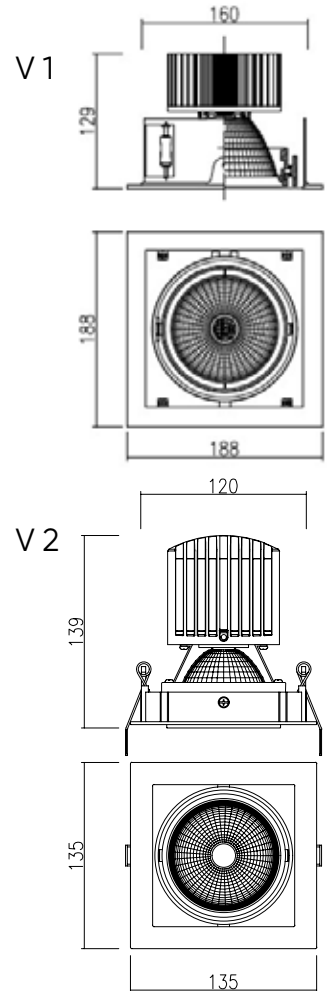

BRAVADO SQUARE

led downlight

TECHNICAL DETAILS

Light source	LED SLM
Colour temp	3 000/4 000 K
Mounting	Recessed
Ballast	Remote
Dimensions	V1: Trim 190 mm Ø, Depth: 135 mm V2: 135 x 135mm
Current	300–1 200 mA
Tilt and rotate angle	Tilt <25° and Rotate <350°
Power	Up to 26 W
CRI	>8 ora – >9 ora
Lumen output	Up to 3 000 lm
Beam angle	15° (M), 28° (W)
Cut out	V1: 166 x 166mm V2: 125 x 125mm
Mean lifespan	50 000 hrs @ 25°C
Dimming options	Phase Cut, DALI
Driver/Control manufacturer	Philips/Osram/Tridonic
Trim colour	Black/White/Grey