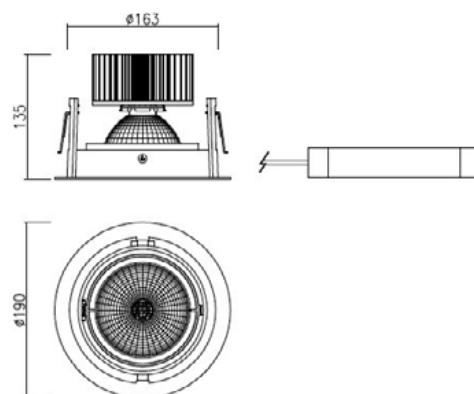

## TECHNICAL DETAILS

Light source	<b>LED SLM</b>
Colour temp	<b>3 000/4 000 K</b>
Mounting	<b>Recessed</b>
Ballast	<b>Remote</b>
Dimensions	<b>Trim 190 mm Ø, Depth: 135 mm</b>
Current	<b>300 mA–1 200 mA</b>
Tilt and rotate angle	<b>Tilt &lt;25° and Rotate &lt;350°</b>
Power	<b>Up to 44 W</b>
CRI	<b>&gt;8 ora – &gt;9 ora</b>
Lumen output	<b>Up to 4 500 lm</b>
Beam angle	<b>15° (M), 28° (W)</b>
Cut out	<b>166 mm</b>
Mean lifespan	<b>50 000 hrs @ 25°C</b>
Dimming options	<b>Phase Cut, DALI</b>
Driver/Control manufacturer	<b>Philips/Osram/Tridonic</b>
Trim colour	<b>Black/White/Grey</b>
System efficacy	<b>Upon request</b>
Light output ratio	<b>Upon request</b>