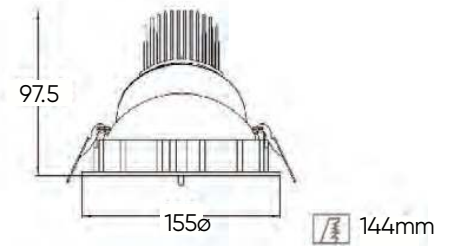

MEERKAT

led downlight

TECHNICAL DETAILS

Light source	Premium white LED SLM/Tridonic
Colour temp	3 000/4 000 K
Mounting	Recessed
Ballast	Remote
Dimensions	155 ø, 97.5 mm
Current	900 ma max
Tilt and rotate angle	Tilt 50°, Rotate 355°
Power	30 W standard, up to 40W
CRI	90+
Lumen output	3000 lm standard, up to 4000lm
Beam angle	15/24/36°
Cut out	144 mm
Mean lifespan	50 000 hrs @ 25°
Dimming options	Phase cut, switch dim, DALI
Driver/Control manufacturer	Tridonic
Trim colour	Black, white, grey