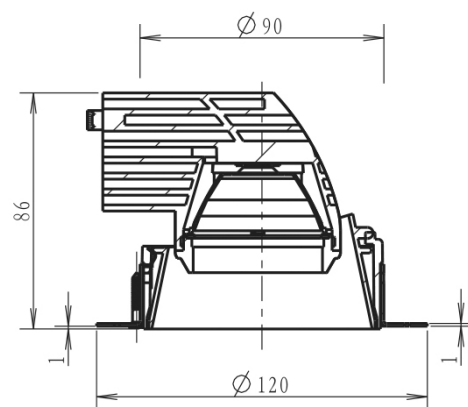

KIT MINI

trimless downlight

TECHNICAL DETAILS

Light source	LED COB
Colour temp	2700/3000/4000 K
Mounting	Recessed
Ballast	Remote
Dimensions	Frame: 120mm
Current	180/250/350/500 mA
Tilt/rotate angle	Tilt 30°
Power	8/10/15/20W
CRI	90
Lumen output	Up to 1500 lm
Beam angle	16°/ 24°/ 37° /45°
Cut Out	90mm
Dimming options	Phase Cut, 1-10v, DSI, DALI, switch-dim
Driver/Control manufacturer	Tridonic
Trim Colour	Black/White
IP Rating	IP44
Certifications	IC Pass