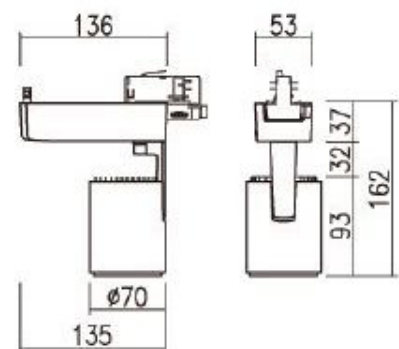

TWINKIE

LED TRACK LIGHT

ambience
ambiencelighting.com.au

TECHNICAL DETAILS

Light source: LED COB

Colour temp: 3000K

Mounting: 3CT Track

Ballast: Integral

Dimensions: Head: 70mm Ø, Height: 93mm. Overall Height: 162mm

Voltage: 240V

Current: Upon request

Tilt & rotate angle: Tilt 180° Rotate 350°

Power: 8W

CRI: 80+

Lumen output: 396 lm

Beam angle: 20°, 40°

Cut out: N/A

Accessories: Upon request

Mean lifespan: 50,000hrs @ 25°C

Dimming options: Non-Dim

Driver/Control manufacturer: HEP

Trim colour: Black/White/Grey

System efficacy: 50lm/w

Light output ratio: Upon request