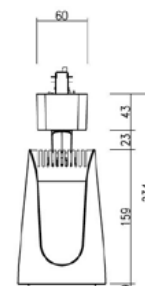

ISSIMO

led track light

TECHNICAL DETAILS

Light source	LED SLM
Colour temp	3 000/4 000 K
Mounting	3CT Track
Ballast	Integral
Dimensions	Head : 104 mm Ø Height : 159 mm
Overall W/H	198 mm × 234 mm
Voltage	240 V
Current	Upon request
Tilt and rotate angle	Tilt 90°, Rotate 350°
Power	28 W
CRI	80+, 90+
Lumen output	Up to 5 000 lm
Beam angle	23°, 40°
Cut out	N/A
Accessories	Honeycomb Louvre
Mean lifespan	50 000 hrs @ 25°C
Dimming options	Non-Dim
Driver/Control manufacturer	Philips
Trim colour	Black/White/Grey
System efficacy	Up to 102 lm/w
Light output ratio	Upon request