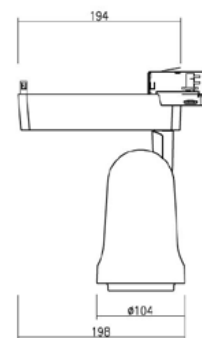

ISSIMO

led track light

TECHNICAL DETAILS

Light source	LED SLM
Colour temp	3 000/4 000 K
Mounting	3CT Track
Ballast	Integral
Dimensions	Head : 104 mm Ø Height : 159 mm
Overall W/H	198 mm × 234 mm
Voltage	240 V
Current	Upon request
Tilt and rotate angle	Tilt 90°, Rotate 350°
Power	28 W
CRI	80+, 90+
Lumen output	Up to 5 000 lm
Beam angle	23°, 40°
Cut out	N/A
Accessories	Honeycomb Louvre
Mean lifespan	50 000 hrs @ 25°C
Dimming options	Non-Dim
Driver/Control manufacturer	Philips
Trim colour	Black/White/Grey
System efficacy	Up to 102 lm/w
Light output ratio	Upon request