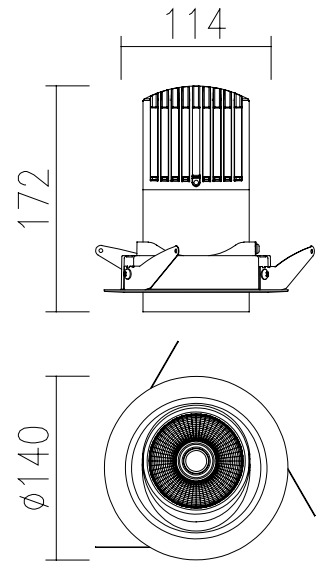

FLUX ROUND

adjustable downlight

TECHNICAL DETAILS

Light source	LED SLM
Colour temp	3 000/4000 K
Mounting	Recessed
Ballast	Remote
Dimensions	Trim : 140 mm Ø Depth : 143 mm
Current	300-1 200 mA
Tilt and rotate angle	Tilt 28°
Power	24 W
CRI	80+, 90+
Lumen output	Up to 3 000 lm
Beam angle	17°, 38°
Cut out	127 mm Ø
Mean lifespan	50 000 hrs @ 25°C
Dimming options	Phase Cut, DALI
Driver/Control manufacturer	Philips
Trim colour	Black/White/Silver
System efficacy	Up to 93 lm/w
Light output ratio	Upon request