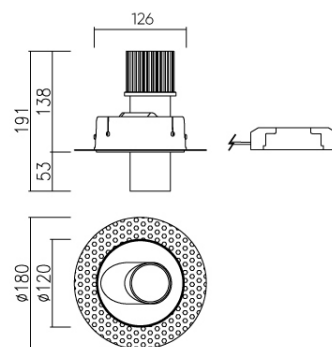

# FLOW TRIMLESS

adjustable led downlight

## TECHNICAL DETAILS

Light source	<b>LED Array</b>
Colour temp	<b>3 000 K</b>
Mounting	<b>Semi Recessed</b>
Ballast	<b>Remote</b>
Dimensions	<b>Trimless fitting : 120 mm Ø</b> <b>Trimless installation</b> <b>frame : 180 mm Ø</b> <b>Recess Depth : 76 mm</b> <b>Protrude : 53 mm</b>
Current	<b>350 mA</b>
Tilt and rotate angle	<b>Tilt 38°</b>
Power	<b>10 W</b>
CRI	<b>80</b>
Lumen output	<b>575 lm</b>
Beam angle	<b>16°</b>
Cut out	<b>130 mm</b>
Mean lifespan	<b>50 000 hrs @ 25°C</b>
Dimming options	<b>Phase Cut, 1-10v, DSI, DALI, switch-dim</b>
Driver/Control manufacturer	<b>Osram</b>
Trim colour	<b>Black/White/Grey</b>
System efficacy	<b>63 lm/w</b>
Light output ratio	<b>Upon request</b>