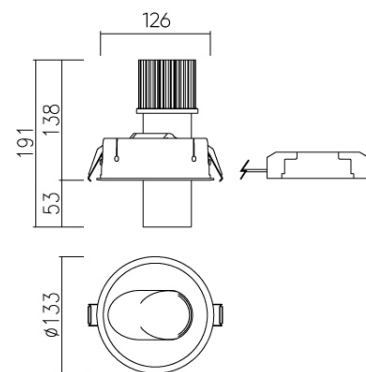

FLOW MINI

adjustable led downlight

TECHNICAL DETAILS

Light source	LED COB
Colour temp	3 000 K
Mounting	Semi Recessed
Ballast	Remote
Dimensions	Trim : 133 mm Ø Recess Depth : 76 mm Protrude : 53 mm
Current	350 mA/500mA
Tilt and rotate angle	Tilt 28°
Power	10w/20w
CRI	90+
Lumen output	Up to 575 lm
Beam angle	16°
Cut out	129 mm
Mean lifespan	50 000 hrs @ 25°C
Dimming options	Phase Cut, 1-10v, DSI, DALI, switch-dim
Driver/Control manufacturer	Tridonic
Trim colour	Black/White/Grey
System efficacy	63 lm/w
Light output ratio	Upon request