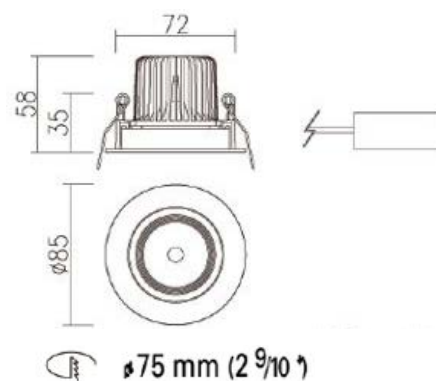

DONUT

led downlight

TECHNICAL DETAILS

Light source	LED COB
Colour temp	3 000 K
Mounting	Recessed
Ballast	Remote
Dimensions	Trim 85 mm Ø Depth 58 mm
Current	350 mA
Tilt and rotate angle	Tilt 25°
Power	11 W
CRI	80
Lumen output	805 lm
Beam angle	20°, 38°
Cut out	75 mm
Mean lifespan	50 000 hrs @ 25°C
Dimming options	Phase Cut, 1-10v, DSI, DALI, switch-dim
Driver/Control manufacturer	Osram
Trim colour	Black/White/Grey
System efficacy	Upon request
Light output ratio	73 lm/w