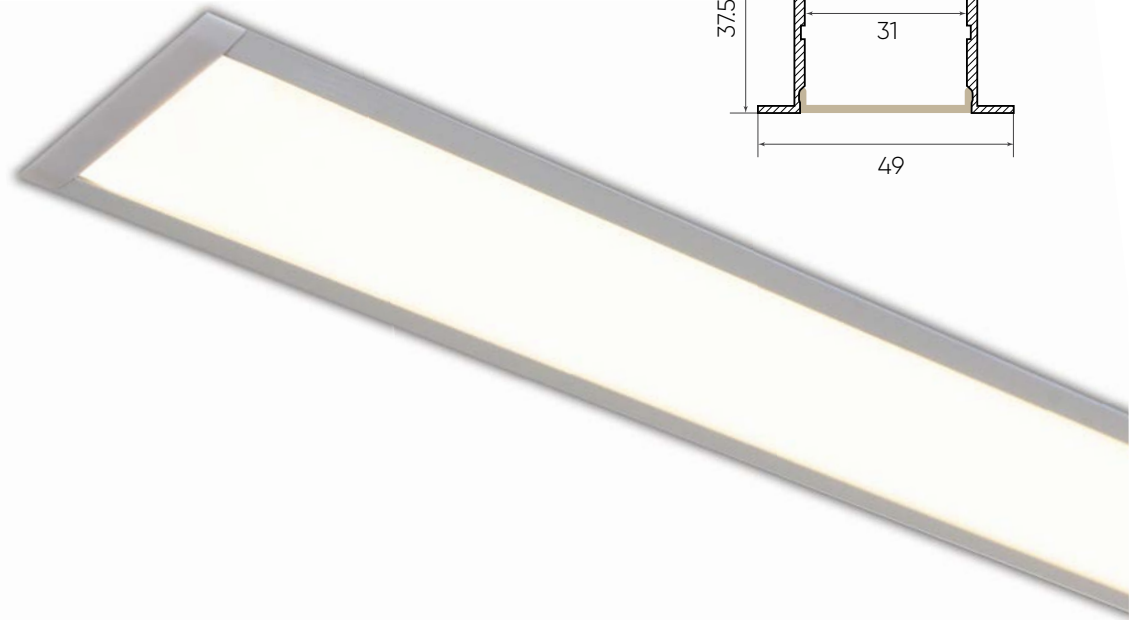

## TECHNICAL DETAILS

Light source	<b>LED IP rated</b>
Light colour	<b>3 000 K</b>
Diffuser	<b>Opal</b>
Power	<b>14.4 W</b>
Warranty	<b>5 years</b>
Fire rating	<b>N/A</b>
Mounting	<b>Recessed</b>
Colour	<b>Black/White/Alum/Custom</b>
Dimensions	<b>49 mm x 37.5 mm</b>
Lengths	<b>Made to specification</b>
Electrical data install	<b>Remote driver</b>
Cleaning regime	<b>Dry cloth</b>