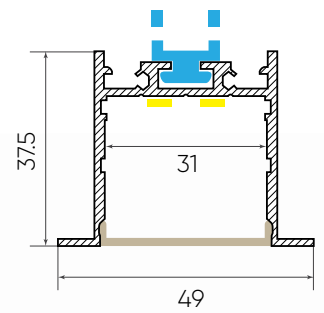

## TECHNICAL DETAILS

Light source	<b>LED IP rated</b>
Light colour	<b>3 000 K</b>
Diffuser	<b>Opal</b>
Power	<b>14.4 W</b>
Warranty	<b>5 years</b>
Fire rating	<b>N/A</b>
Mounting	<b>Recessed</b>
Colour	<b>Black/White/Alum/Custom</b>
Dimensions	<b>49 mm x 37.5 mm</b>
Lengths	<b>Made to specification</b>
Electrical data install	<b>Remote driver</b>
Cleaning regime	<b>Dry cloth</b>