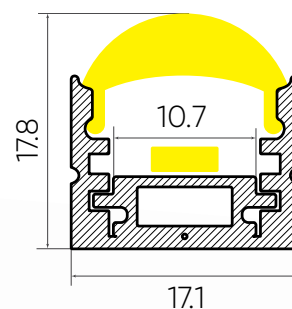

SERENADE

TECHNICAL DETAILS

Lumen output	10°, 30°, 60°, 90°
Voltage	24 V
Power	9.6 W and 14.4 W
CRI	>90
Light source	LED
Colour temp	2 700/3 000/6 500 K
Mounting	Surface
Dimensions	17.8 x 17.1