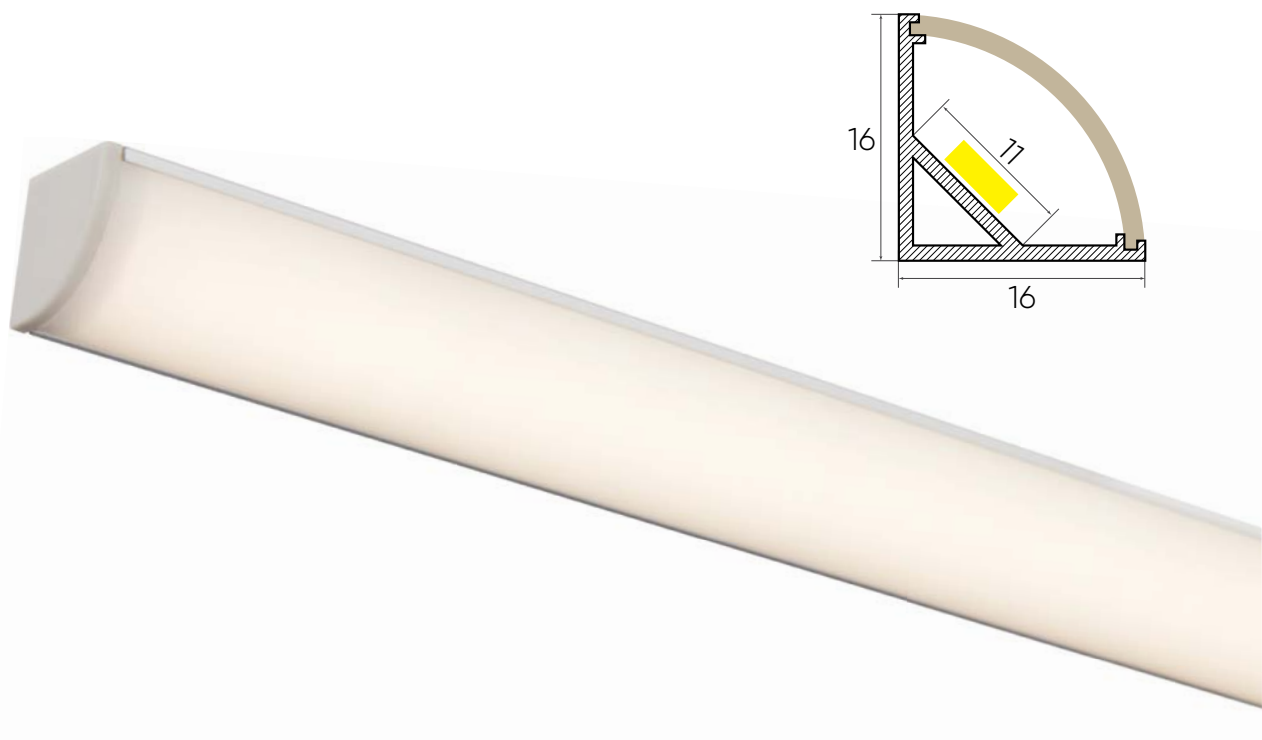

RONDO

TECHNICAL DETAILS

Light source	LED 9.6w/m
Light colour	2 700–6 500 K + RGB colour changing
Diffuser	Opal
Finishes	Black, silver, white and custom
Mounting	Surface mounted
Dimensions	16 mm x 16 mm
Lengths	Made to specification