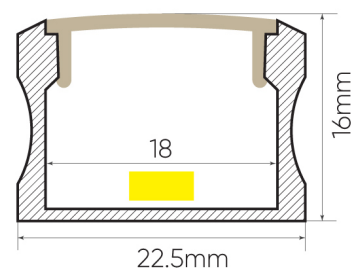

## TECHNICAL DETAILS

Light source	<b>LED TAPE</b>
Colour temp	<b>2 500–6 500 K</b>
Mounting	<b>Recessed/Surface/Mounted</b>
Ballast Remote	
Dimensions	<b>22.5 mm (W) x 15.5 mm (H) x length</b>
Voltage	<b>12 V/24 V</b>
Tilt and rotate angle	<b>N/A</b>
Power	<b>9.6 W/M, 14.4 w/M, 19.2 W/M</b>
Lumen output	<b>Upon request</b>
Accessories	<b>Opal, frost, clear diffuser</b>
Dimming options	<b>1–10 v, DSI, DALI, switch-dim, PWM</b>
Driver/	
Control manufacturer	<b>Tridonic/Osram</b>
Trim colour	<b>Alu/Custom Colour</b>
System efficacy	<b>Upon request</b>
Light output ratio	<b>Upon request</b>
CRI	<b>80+, 90+</b>