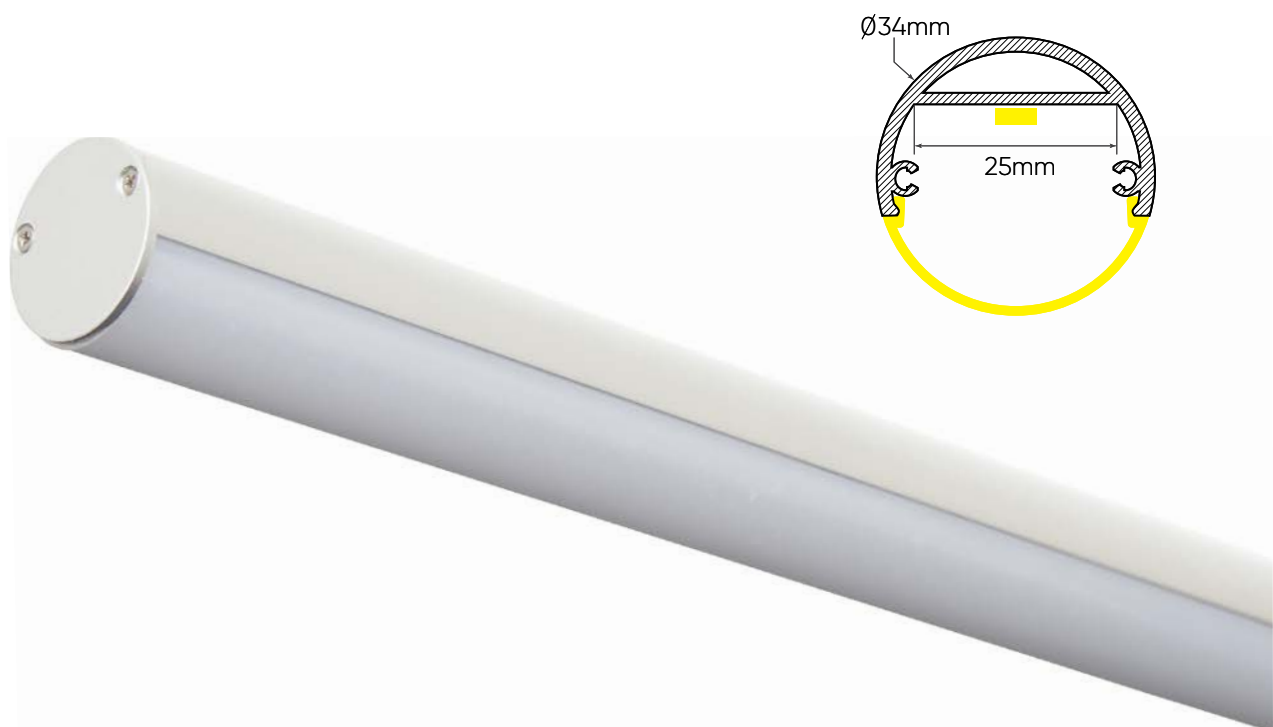

PANORAMA (Smooth Operator)

TECHNICAL DETAILS

Light source	LED Tape
Colour temp	2 700–6 500 K. RGB
Mounting	Suspended
Transformer	Remote
Dimensions	34 mm Ø
Voltage	24 V
Power	9.6 W, 14.4 W
CRI	90+
Lumen output	Up to 1 300 lm
Beam angle	Flood
Dimming options	1–10V, Switch dim, DSI, DALI
Driver/Control manufacturer	Tridonic/Osram
Trim colour	Aluminium or custom paint
System efficacy	Upon request
LOR	Upon request