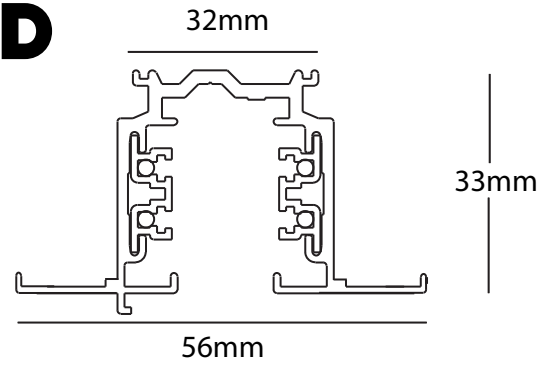

3 CIRCUIT RECESSED TRACK 240V

accessory

TECHNICAL DETAILS

Mounting	Recessed
Trim colour	Black/White/Silver
Dimensions	H: 33 mm, W: 56 mm Length: 2 000 mm + 3 000 mm
Voltage	240 V