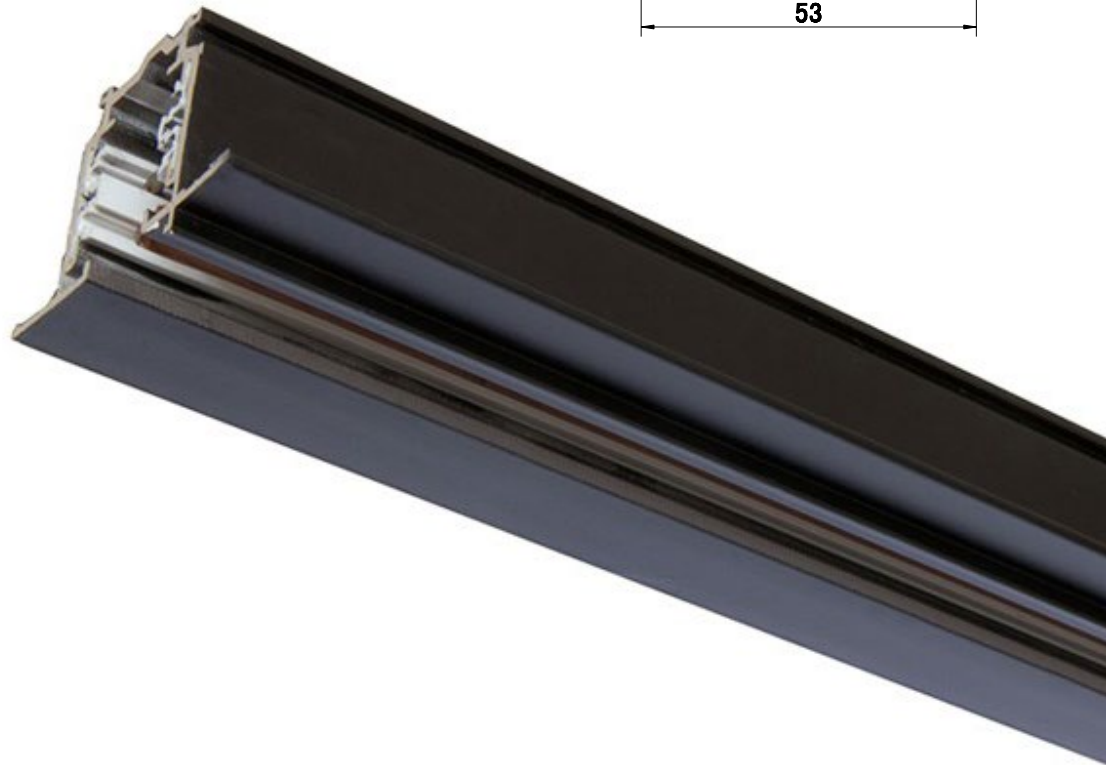

# 3 CIRCUIT RECESSED TRACK 240V

accessory

## TECHNICAL DETAILS

Accessories	<b>Recessed</b>
Trim colour	<b>Black/White/Silver</b>
Mounting	<b>Surface Mounted/Suspended</b>
Dimensions	<b>H: 34 mm, W: 53 mm</b> <b>Length: 2 000 mm + 3 000 mm</b>
Voltage	<b>240 V</b>