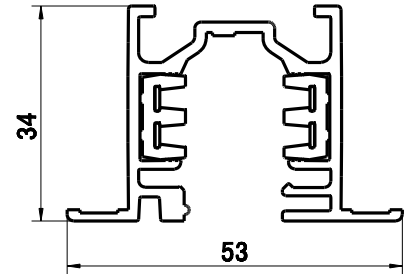

# 3 CIRCUIT RECESSED TRACK 240V

accessory

## TECHNICAL DETAILS

Accessories	<b>Recessed</b>
Trim colour	<b>Black/White/Silver</b>
Mounting	<b>Surface Mounted/Suspended</b>
Dimensions	<b>H: 34 mm, W: 53 mm</b> <b>Length: 2 000 mm + 3 000 mm</b>
Voltage	<b>240 V</b>